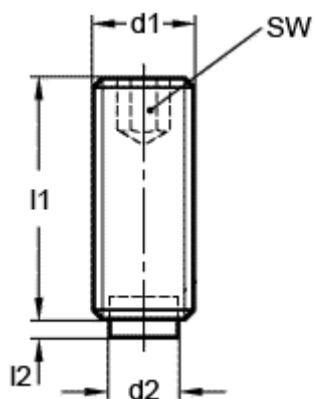

Article number: 209306371

Description: E+G Grub screw, st. steel  
GN 913.5-M8-16-MS

## Measures

---

d1 = M8

d2 = 6.0

l1 = 16

l2 = 1.5

SW = 4.0